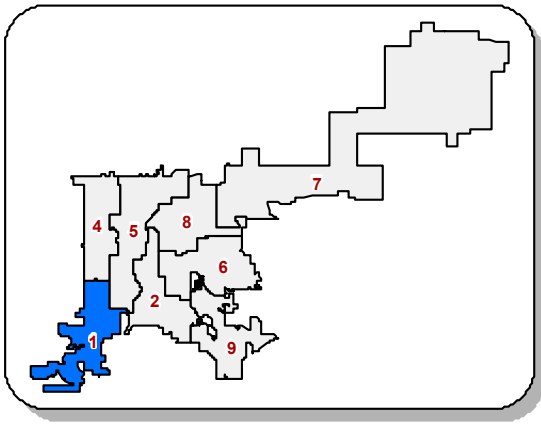

Denver Elections Division

Map Prepared by the Denver Elections Division
January 2018

State House District 1

-  Precincts
-  Streets