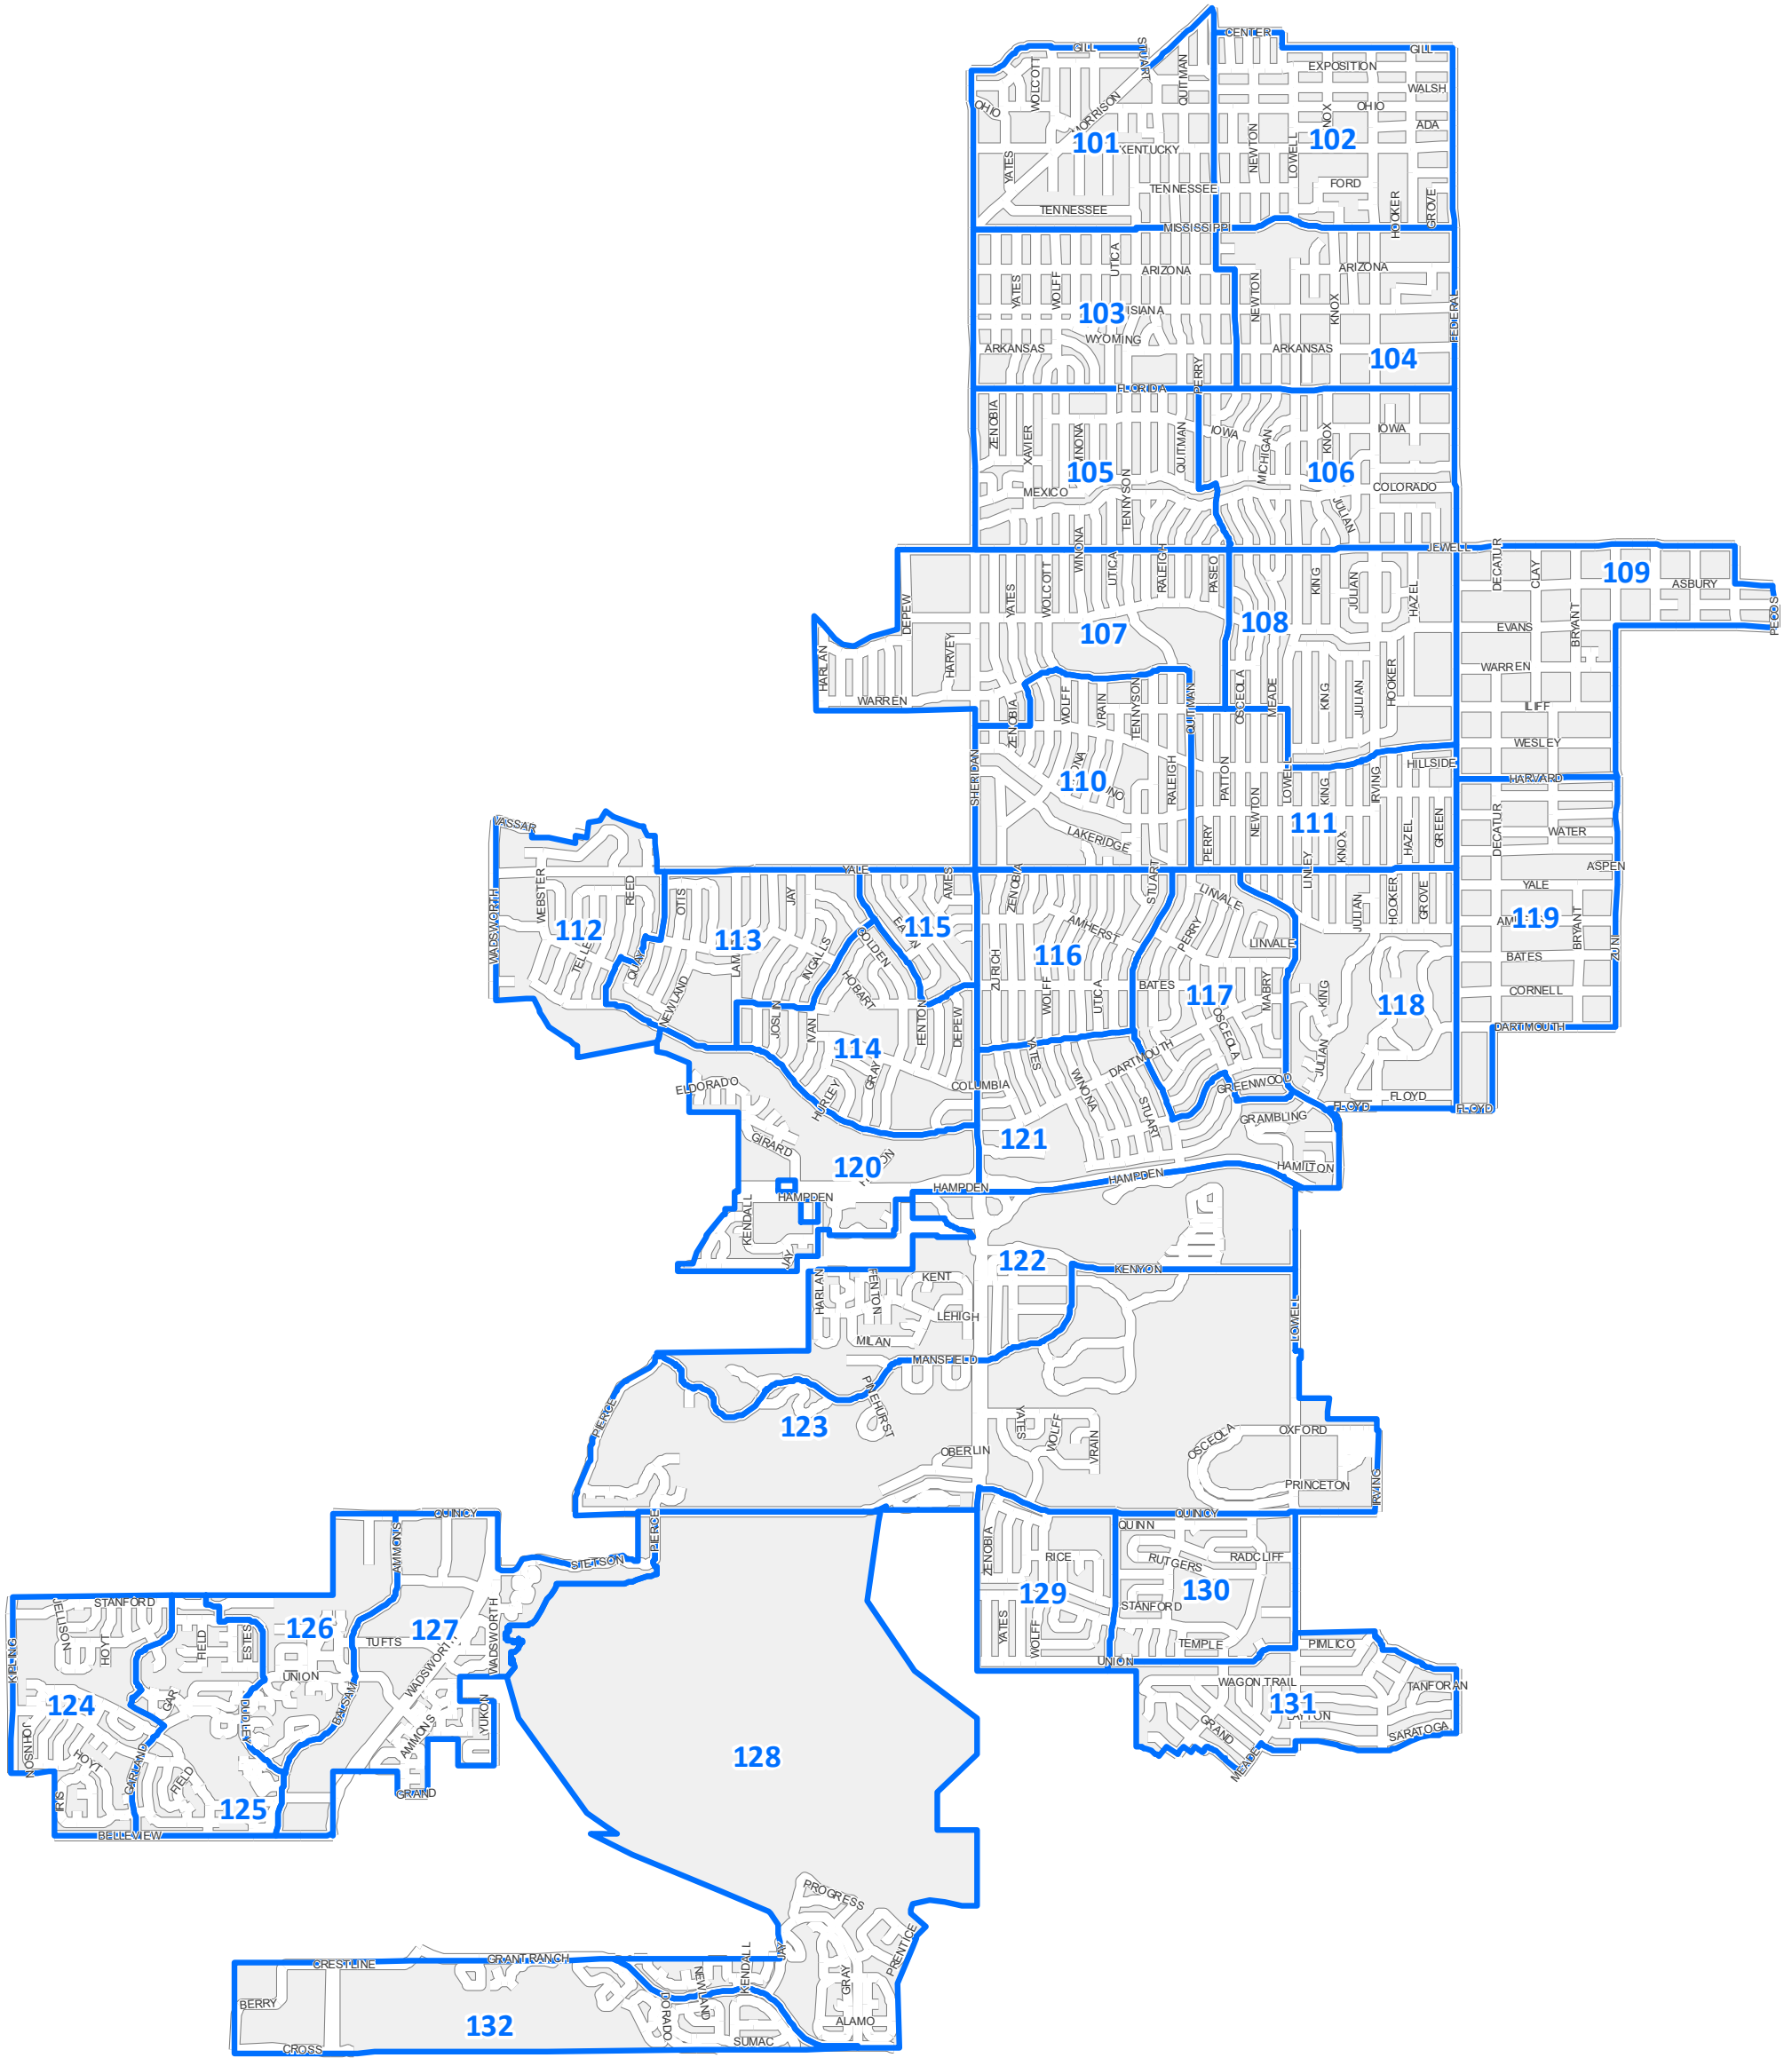

Denver Elections Division

Map Prepared by the Denver Elections Division
January 2018

State House District 1

-  Precincts
-  Streets