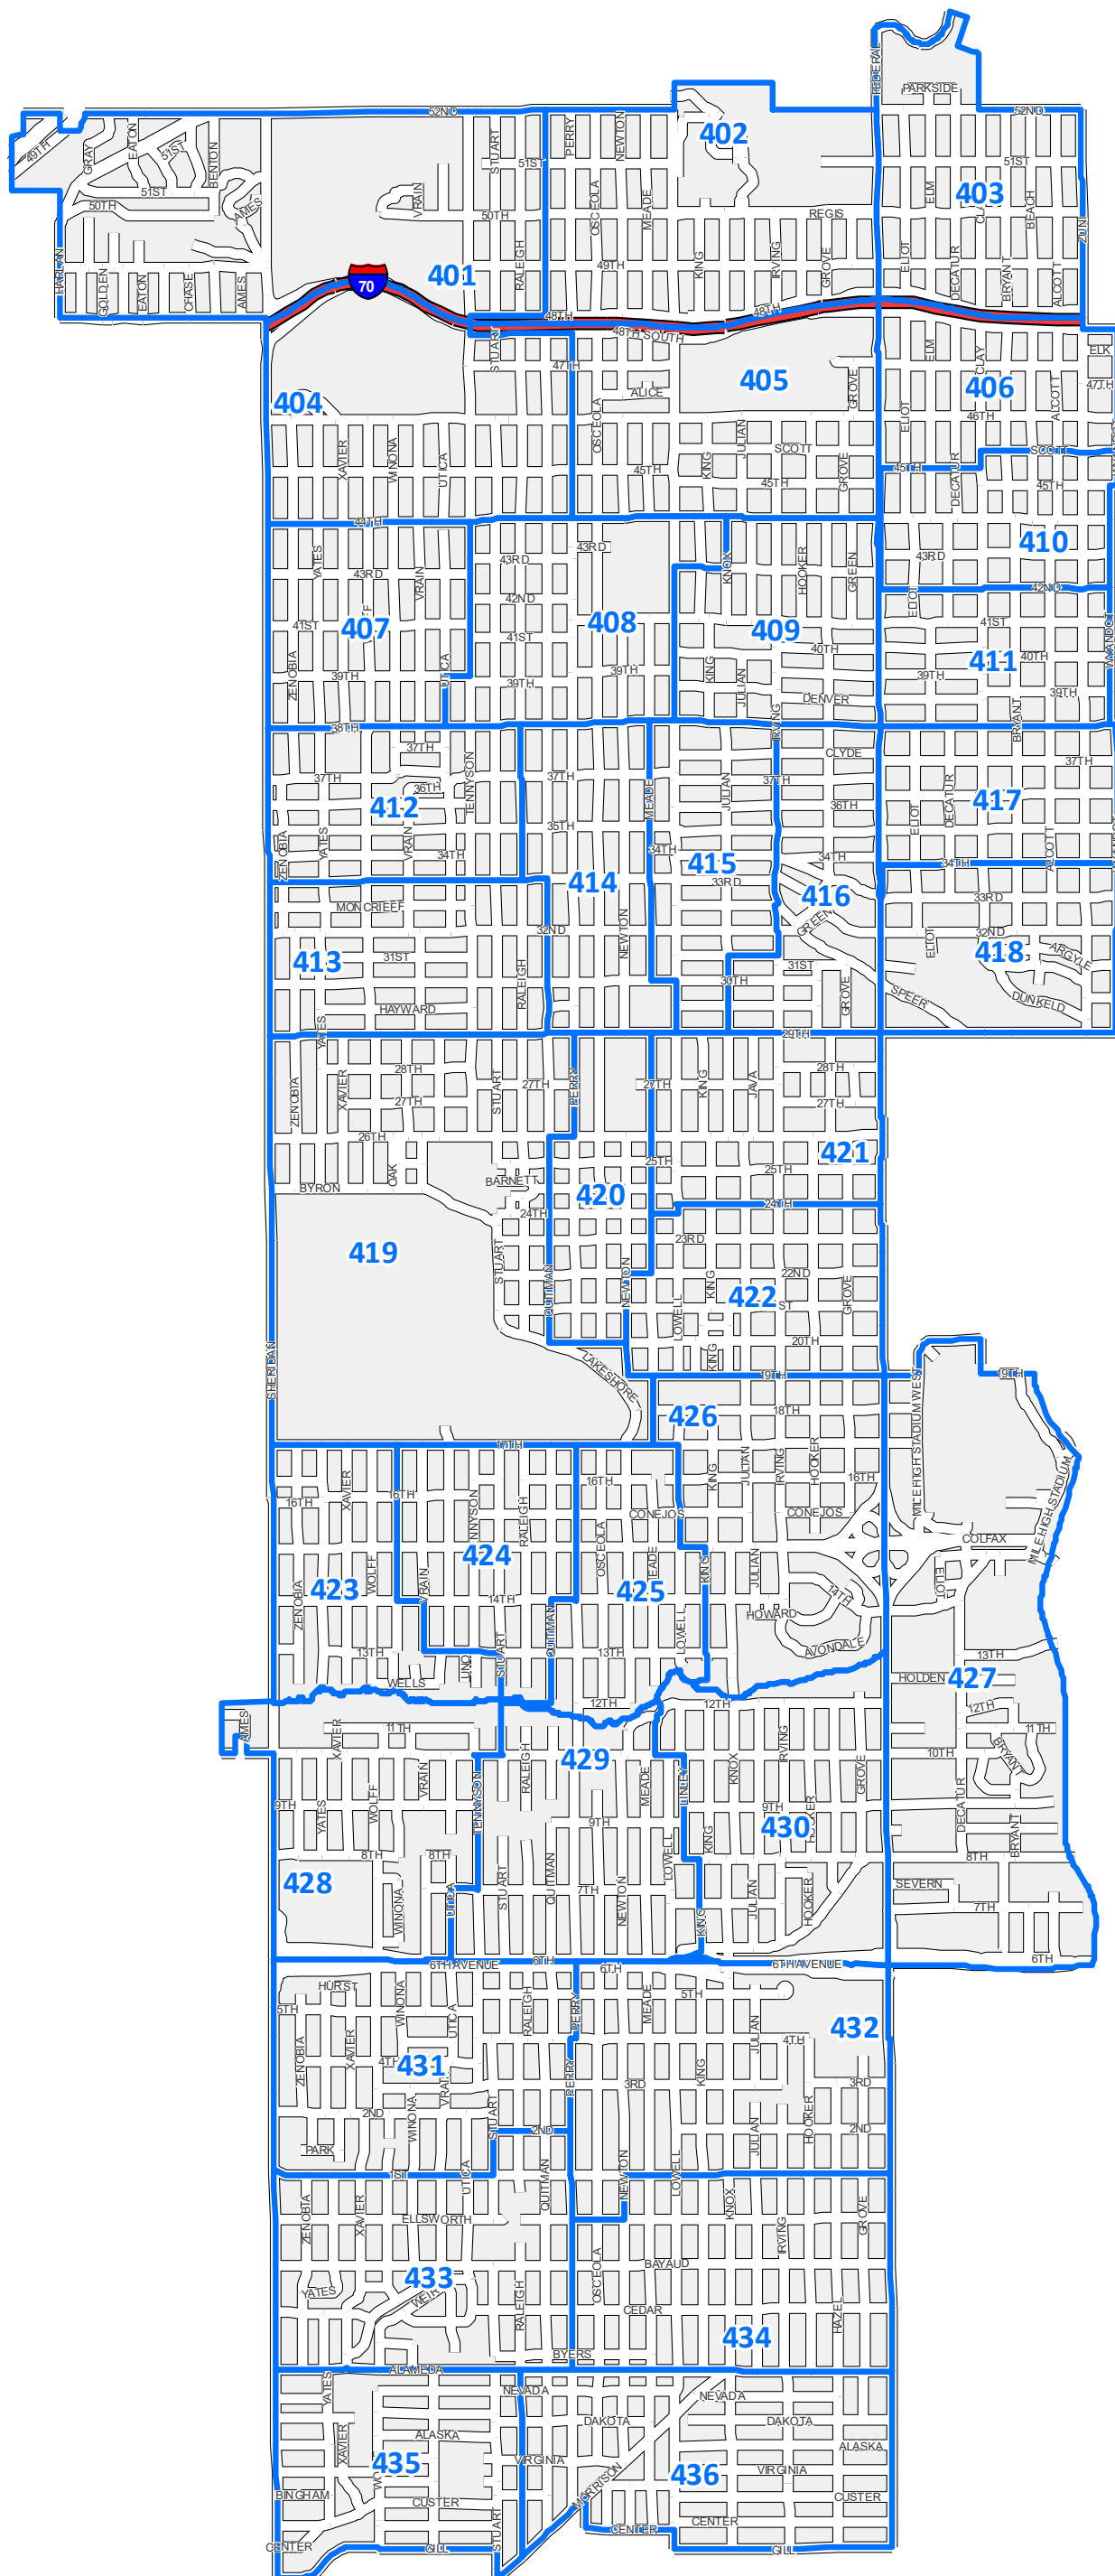

# Denver Elections Division

### State House District 4

-  Precincts
-  Streets
-  Interstates

Map Prepared by the Denver Elections Division  
January 2018