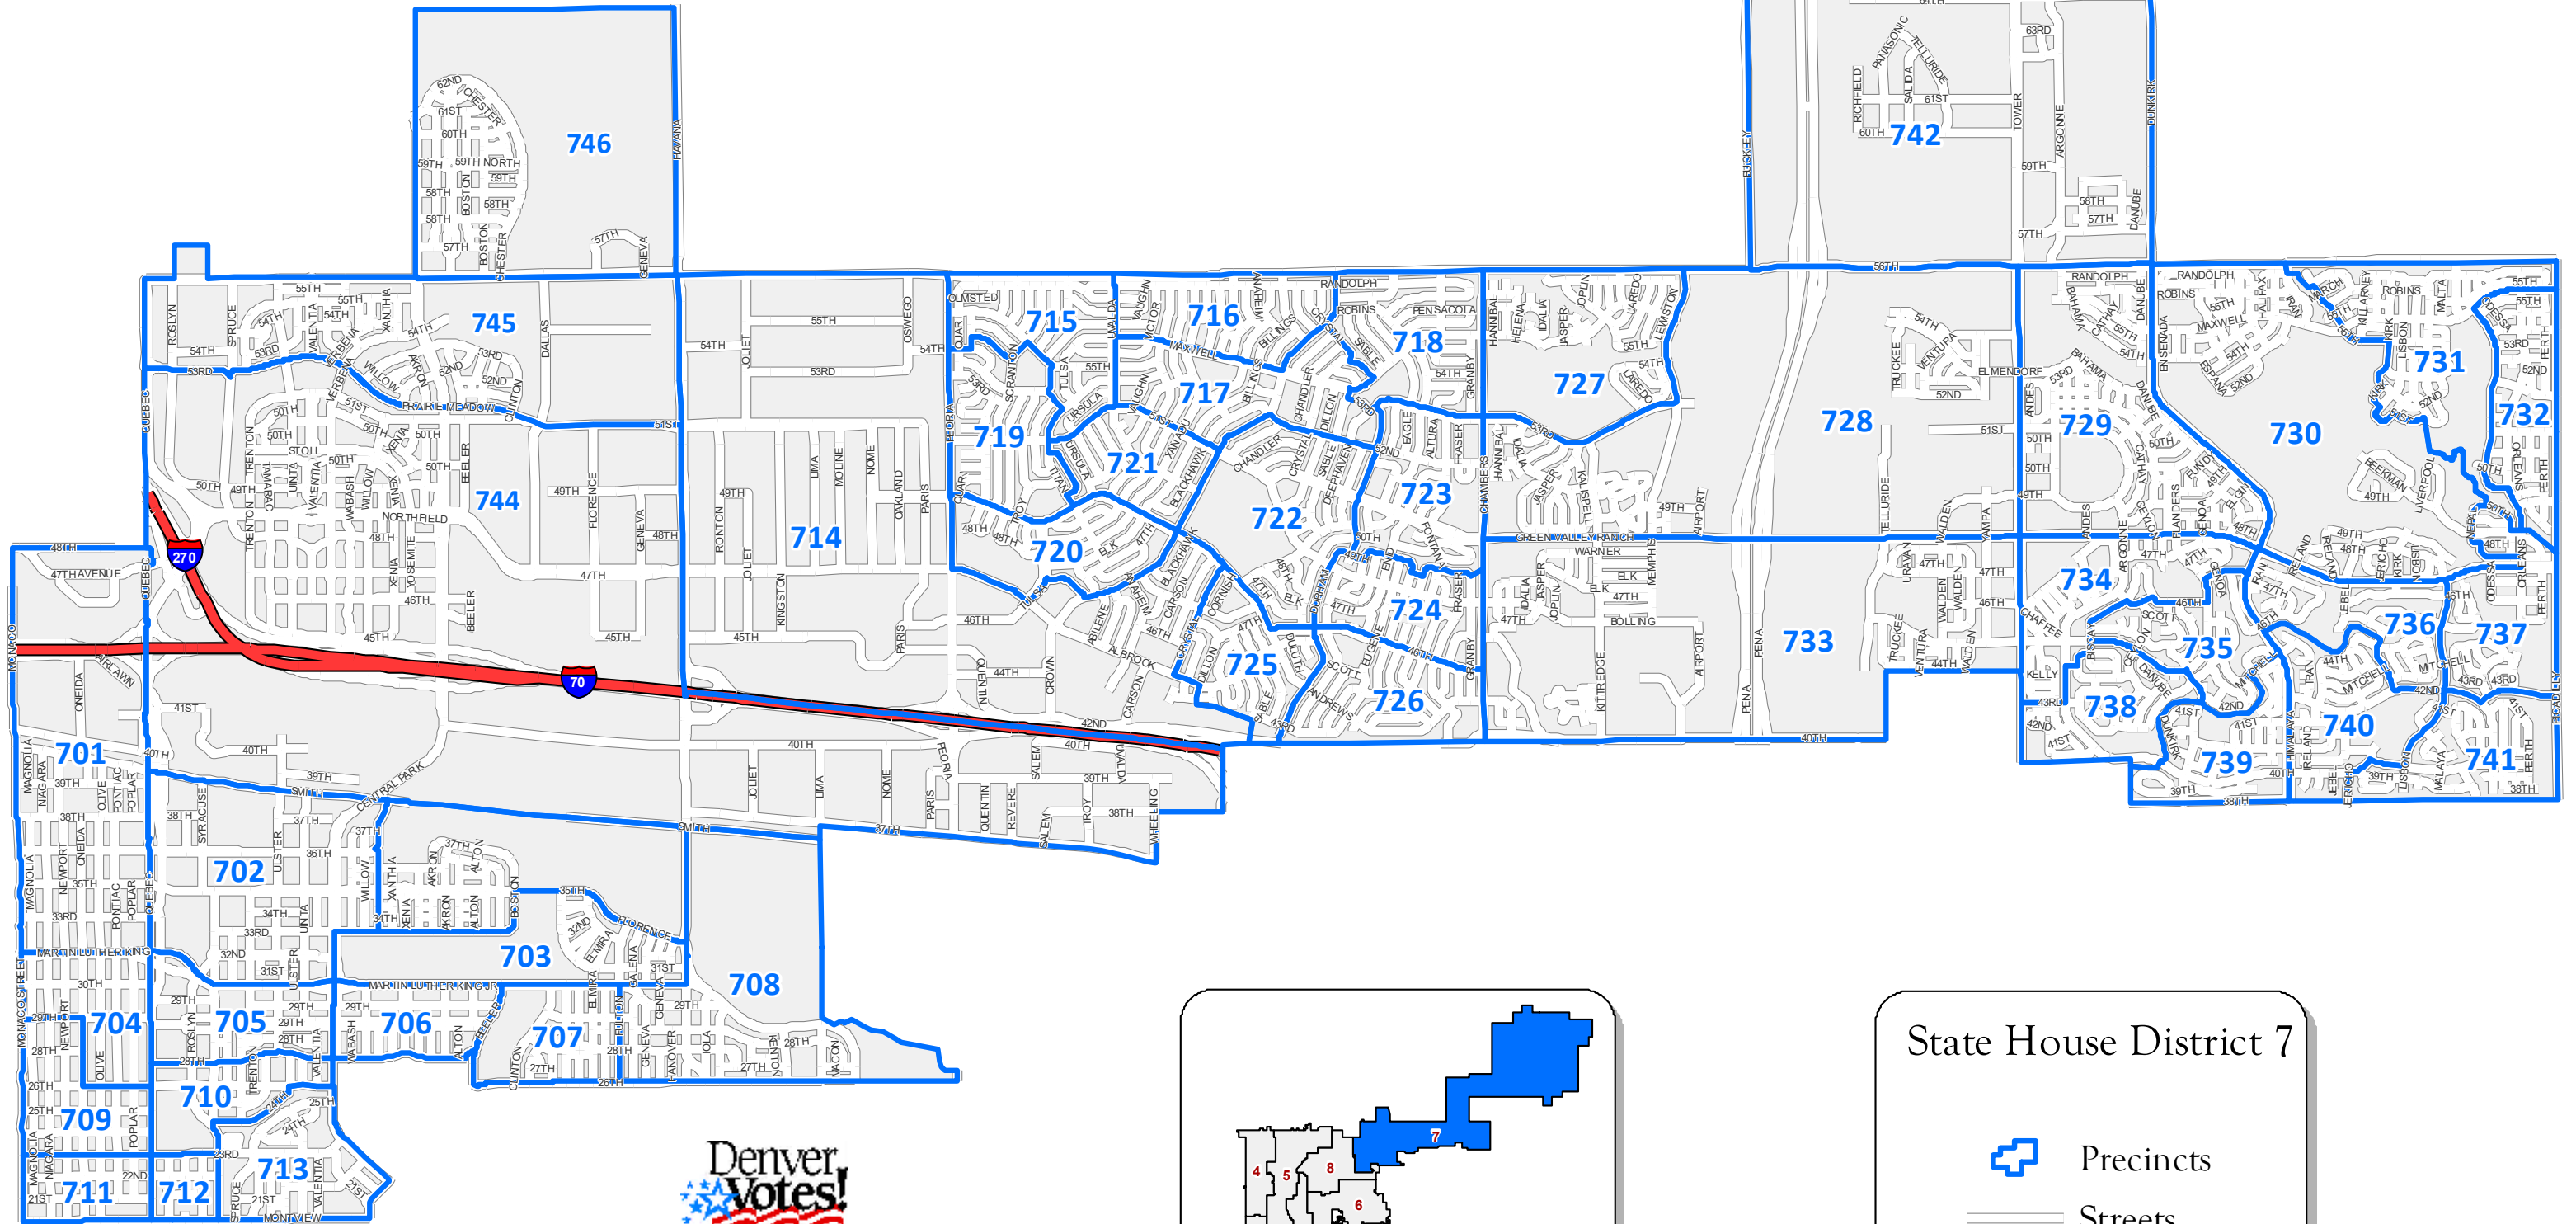

# Denver Elections Division

Map Prepared by the Denver Elections Division  
January 2018

**State House District 7**

-  Precincts
-  Streets
-  Interstates